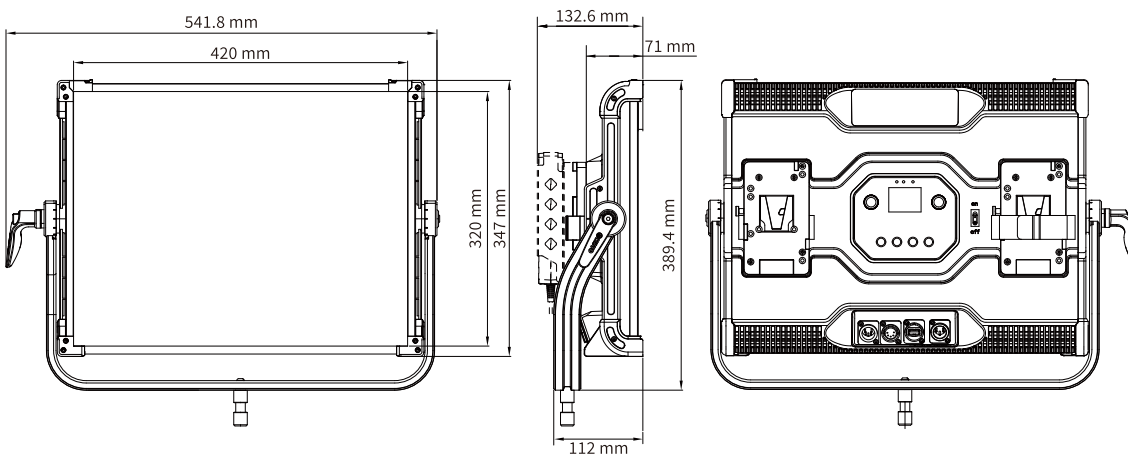

BB-001

LED BASE LIGHT

■ FEATURE

BB-001 LED base light can be adjusted between 2800K ~ 6500K, and offers a variety of excellent effects with high color rendering, high output with superior light distribution.

■ SPECIFICATIONS

Beam angle [°]	110 (Half Peak Angle)
CCT [K]	2800~6500
CRI	Typ97
TLCI	Typ99
Dimming [%]	0~100
Power consumption [W]	150 (max)
Weight [g]	3,850
	4,650 (with Yoke)
	5,750 (with Yoke + AC Adapter)
Power supply [V]	AC Adapter: 100~240VAC
	V-Mount: DC12~30V
DMX control IP	DMX512/RDM
Number of Channel [ch]	2ch
Dimmension [L×W×H]	132.6×542×389.4 (w/y)

■ PHOTOMETRIC DATA

Range	1m (3.3ft)	3m (9.8ft)	5m (16.4ft)
CCT 2800K [lx]	4,200	500	180
CCT 6500K [lx]	4,600	550	200

■ DIMMENTION

■ ACCESSORY

Barndoor

Koto Electric Co., Ltd.

2-17-3 Ryusen, Taito-ku, Tokyo 110-0012, Japan