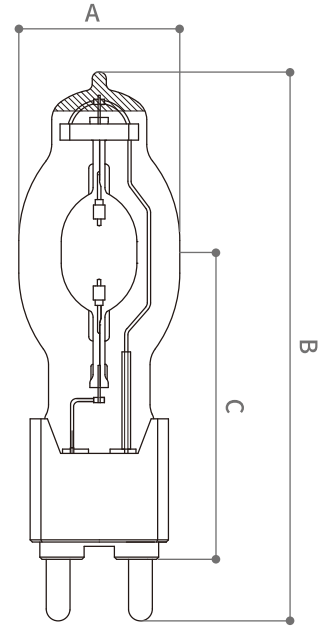

Electrical Date	Lamp Voltage	200V
	Nominal Current	20A
	Nominal Wattage	4,000W
Photometrical Date	Nominal Lumens	380,000lm
	Color Temperature	6,000K
	Color Rendering Index	97
	Average Life	1,000h*
Dimensions/Additional Date	Diameter	75mm(A)
	Length	255mm(B)
	Light Center Length(LCL)	142mm(C)
	Base Type	G38
	Burning Position	ANY
	Hot-Restart	Yes

※Base up burning position will be 500h life

DIMENSIONS

Burning position	Base Down 	Horizontal 	Base up 	Base up 
Life	1,000h	1,000h	500h	500h

FEATURES

Twice the lifespan performance (500 to 1,000h)
Luminous efficiency of more than 95 Lm/W
Color rendering index of more than 95