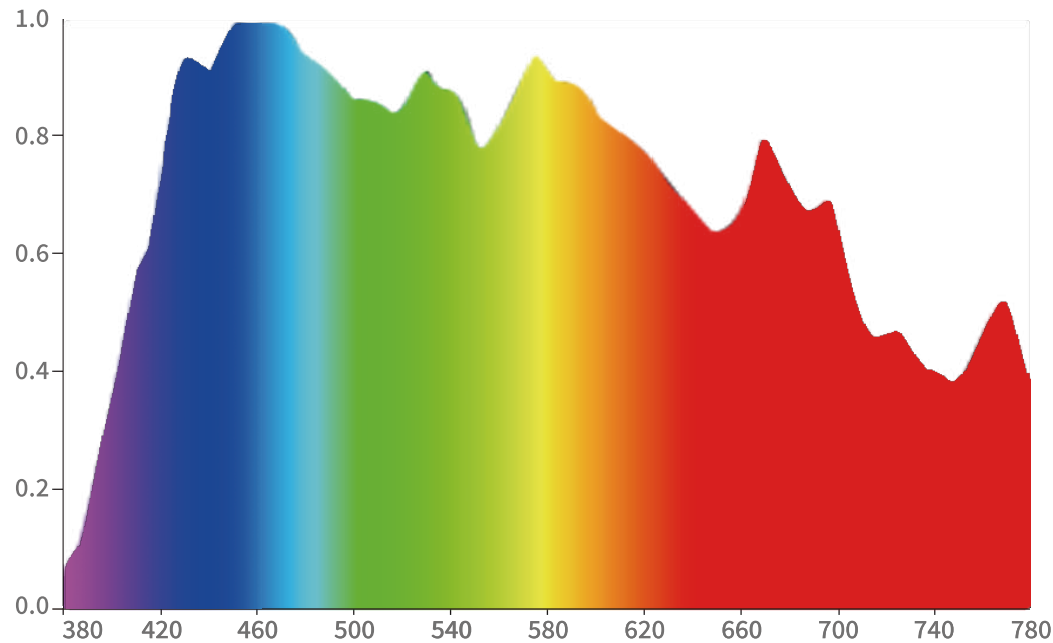

SPECTRUM

CRI(Ra)97

R1	98
R2	98
R3	97
R4	99
R5	98
R6	96
R7	97
R8	95
R9	88
R10	96
R11	98
R12	95
R13	98
R14	99
R15	99

TLCI 99 / TM-30-15 Rf / TM-30-15 Rg
Fixture:ARRI M-SERIES M40

Koto Electric Co., Ltd.

2-17-3 Ryusen, Taito-ku, Tokyo 110-0012, Japan
Tel: 03-5808-1850 Fax: 03-5808-1910
www.koto-jp.com
LO40A01