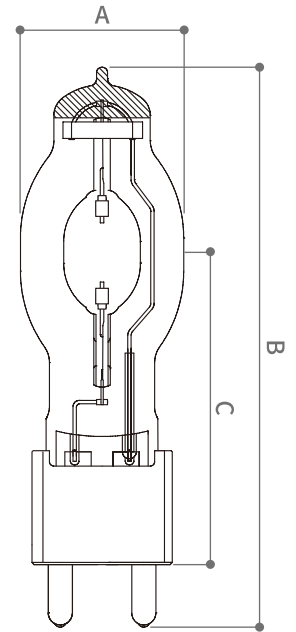

SPECIFICATIONS DIS-40H UV-Block V2

Electrical Date	Lamp Voltage	200V
	Nominal Current	20A
	Nominal Wattage	4,000W
Photometrical Date	Nominal Lumens	380,000lm
	Color Temperature	6,000K
	Color Rendering Index	≥90
	Average Life	500h
Dimensions/Additional Date	Diameter	75mm(A)
	Length	255.5mm(B)
	Light Center Length(LCL)	142mm(C)
	Base Type	G38
	Burning Position	ANY
	Hot-Restart	Yes

DIMENSIONS

FEATURES

Our V2 series lamp retains the performance of the VIVID series with 5700K color temperature, range of LEDs, eliminating the gap between HMI and LED. Save the time and extra work for color adjustment.