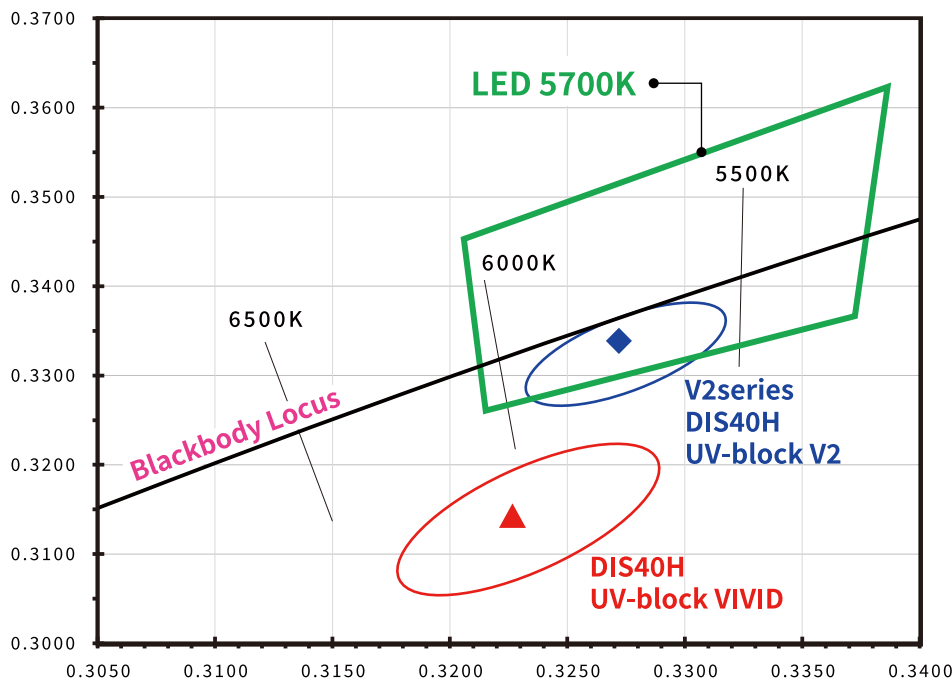

SPECTRUM

- Nominal wattage 4000W
- High CRI of ≥ 90
- Color Temperature of 6000K(daylight)

Koto Electric Co., Ltd.

2-17-3 Ryusen, Taito-ku, Tokyo 110-0012, Japan
Tel: 03-5808-1850 Fax: 03-5808-1910
www.koto-jp.com

LO40B01