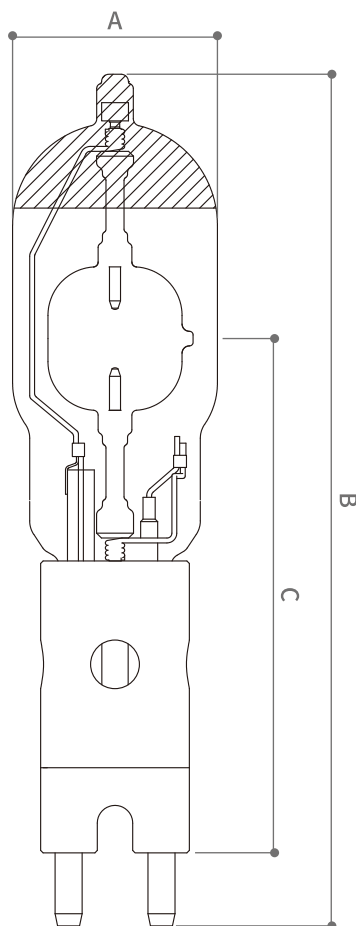

SPECIFICATIONS DIS-90H VIVID

Electrical Date	Lamp Voltage	165V
	Nominal Current	56A
	Nominal Wattage	9,000W
Photometrical Date	Nominal Lumens	810,000 lm
	Color Temperature	6500K
	Color Rendering Index	≥ 90
	Average Life	400h
Dimensions/Additional Date	Diameter	85mm(A)
	Length	360mm(B)
	Light Center Length(LCL)	210mm(C)
	Base Type	G38
	Burning Position	S135
	Hot-Restart	Yes

DIMENSIONS

Koto Electric Co., Ltd.

2-17-3 Ryusen, Taito-ku, Tokyo 110-0012, Japan
Tel: 03-5808-1850 Fax: 03-5808-1910
www.koto-jp.com

LO90A01