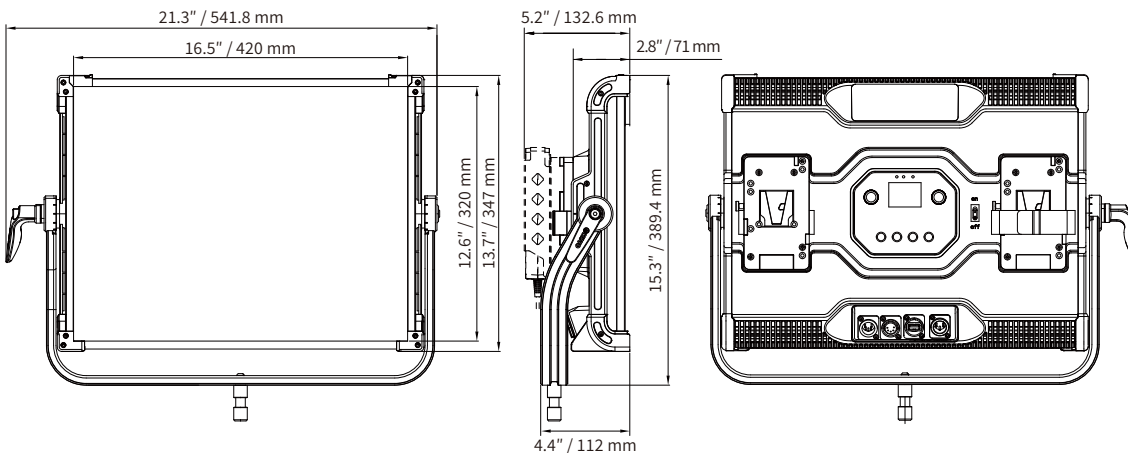

BB-001

LED BASE LIGHT

■ FEATURE

BB-001 LED base light can be adjusted between 2800K ~ 6500K, and offers a variety of excellent effects with high color rendering, high output with superior light distribution.

■ SPECIFICATIONS

Beam angle [°]	110 (Half Peak Angle)
CCT [K]	2800~6500
CRI	Typ97
TLCI	Typ99
Dimming [%]	0~100
Power consumption [W]	150 (max)
Weight [g]	3,850
	4,650 (with Yoke)
	5,750 (with Yoke + AC Adapter)
Power supply [V]	AC Adapter: 100~240VAC
	V-Mount: DC12~30V
DMX control IP	DMX512/RDM
Number of Channel [ch]	2ch
Dimmension [L×W×H]	132.6×542×389.4 (w/y)

■ PHOTOMETRIC DATA

Range	1m (3.3ft)	3m (9.8ft)	5m (16.4ft)
CCT 2800K [lx]	4,200	500	180
CCT 6500K [lx]	4,600	550	200

■ DIMMENTION

■ ACCESSORY

Barndoor

Koto Electric Co., Ltd.

2-17-3 Ryusen, Taito-ku, Tokyo 110-0012, Japan
 Tel: 03-5808-1850 Fax: 03-5808-1910
 www.koto-jp.com
 LOBB01